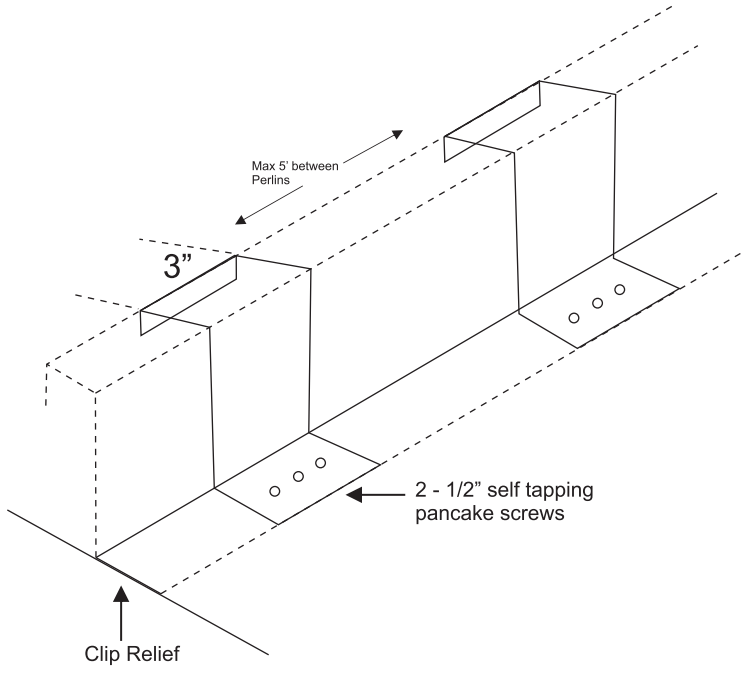

CUSTOM TRIMS AVAILABLE UPON REQUEST