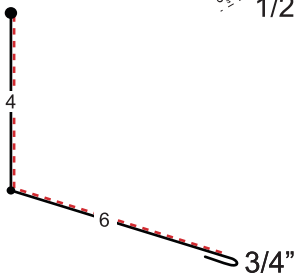

2" MECHANICAL STANDING SEAM

Z Cleat

Rake Trim

Side Wall Flashing

Drip Edge

Rake Cleat

End Wall Flashing

Offset Cleat