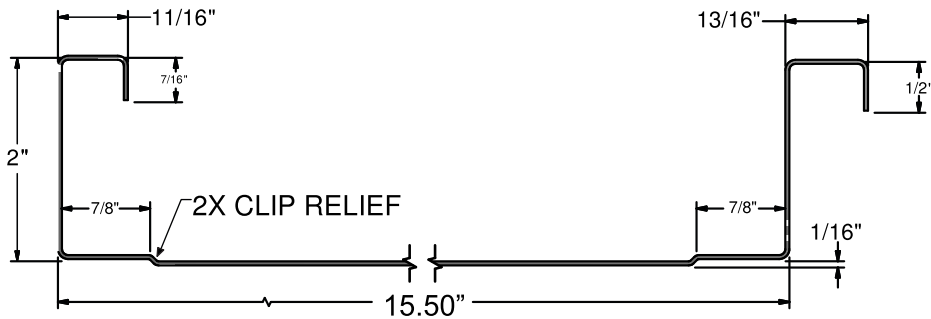

2" MECHANICAL STANDING SEAM

Z Cleat

Rake Trim

Side Wall Flashing

Drip Edge

Rake Cleat

End Wall Flashing

Offset Cleat