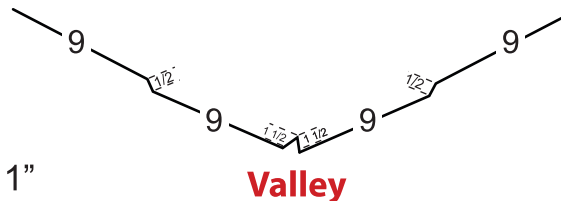

Clip

Valley