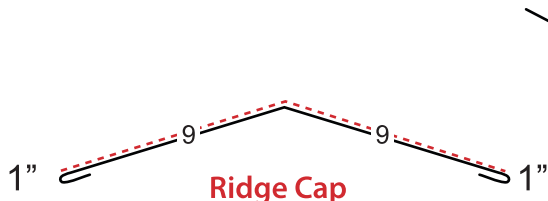

2" MECHANICAL STANDING SEAM

Z Cleat

Rake Trim

Side Wall Flashing

Drip Edge

Rake Cleat

End Wall Flashing

Offset Cleat