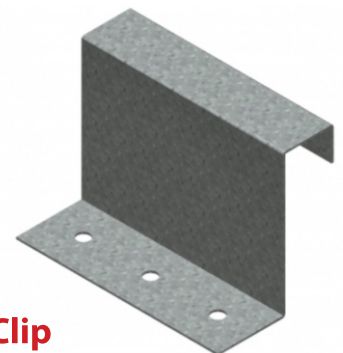

Clip

CUSTOM TRIMS AVAILABLE

EMAIL: info@waglermetalsales.com