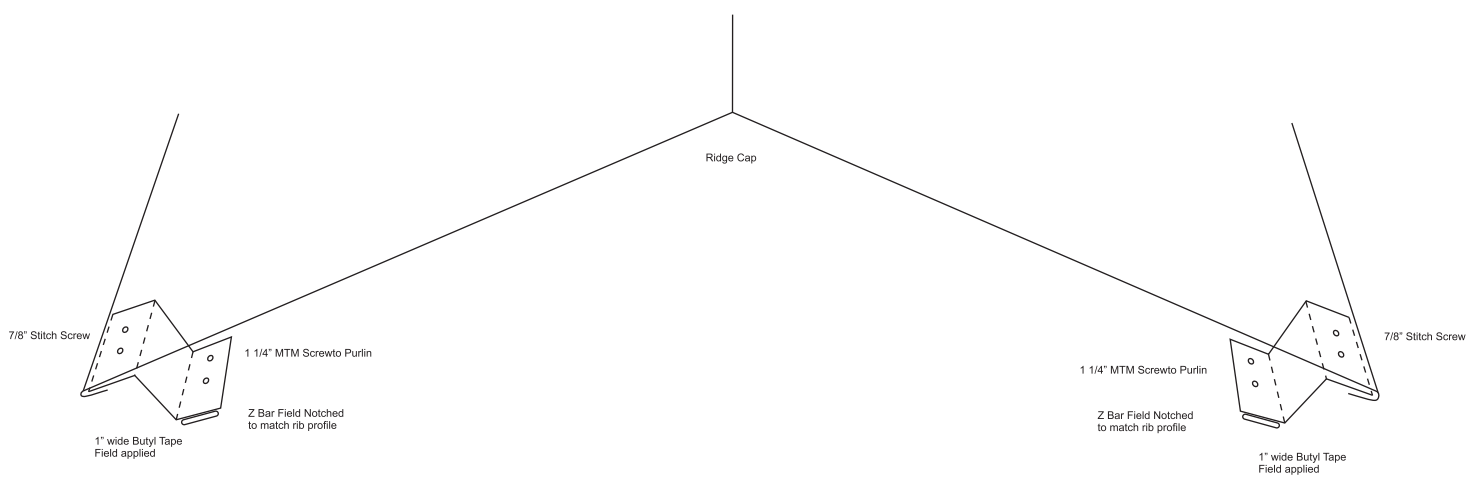

CUSTOM TRIMS AVAILABLE UPON REQUEST