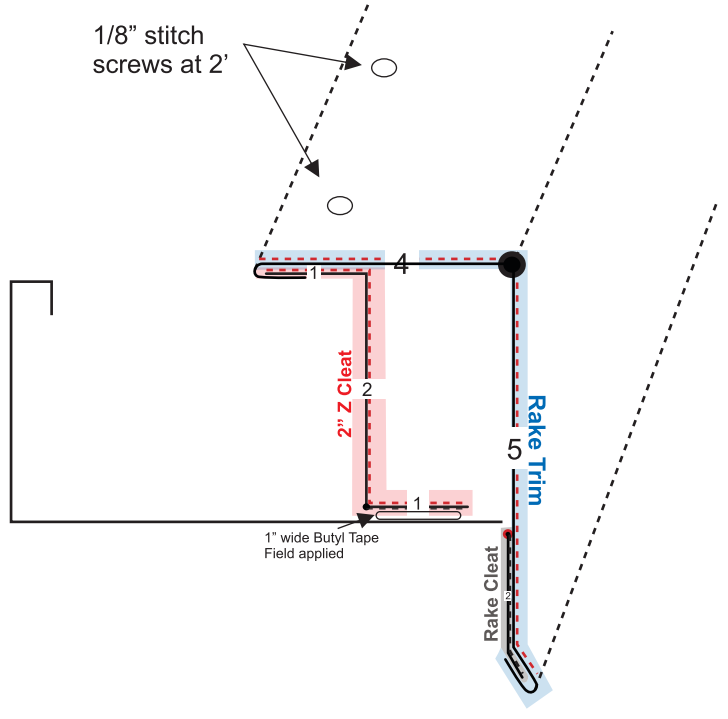

CUSTOM TRIMS AVAILABLE UPON REQUEST