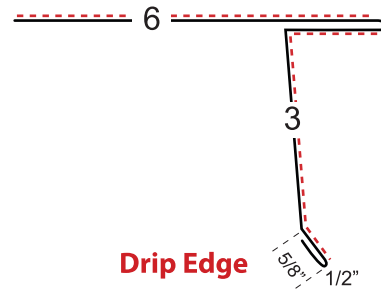

2" MECHANICAL STANDING SEAM

Z Cleat

Rake Trim

Side Wall Flashing

Drip Edge

Rake Cleat

End Wall Flashing

Offset Cleat