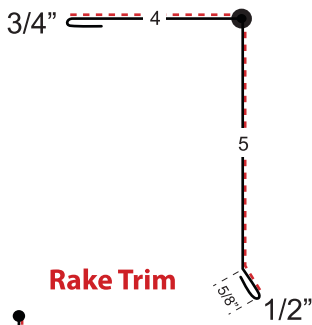

2" MECHANICAL STANDING SEAM

Z Cleat

Rake Trim

Side Wall Flashing

Drip Edge

Rake Cleat

End Wall Flashing

Offset Cleat