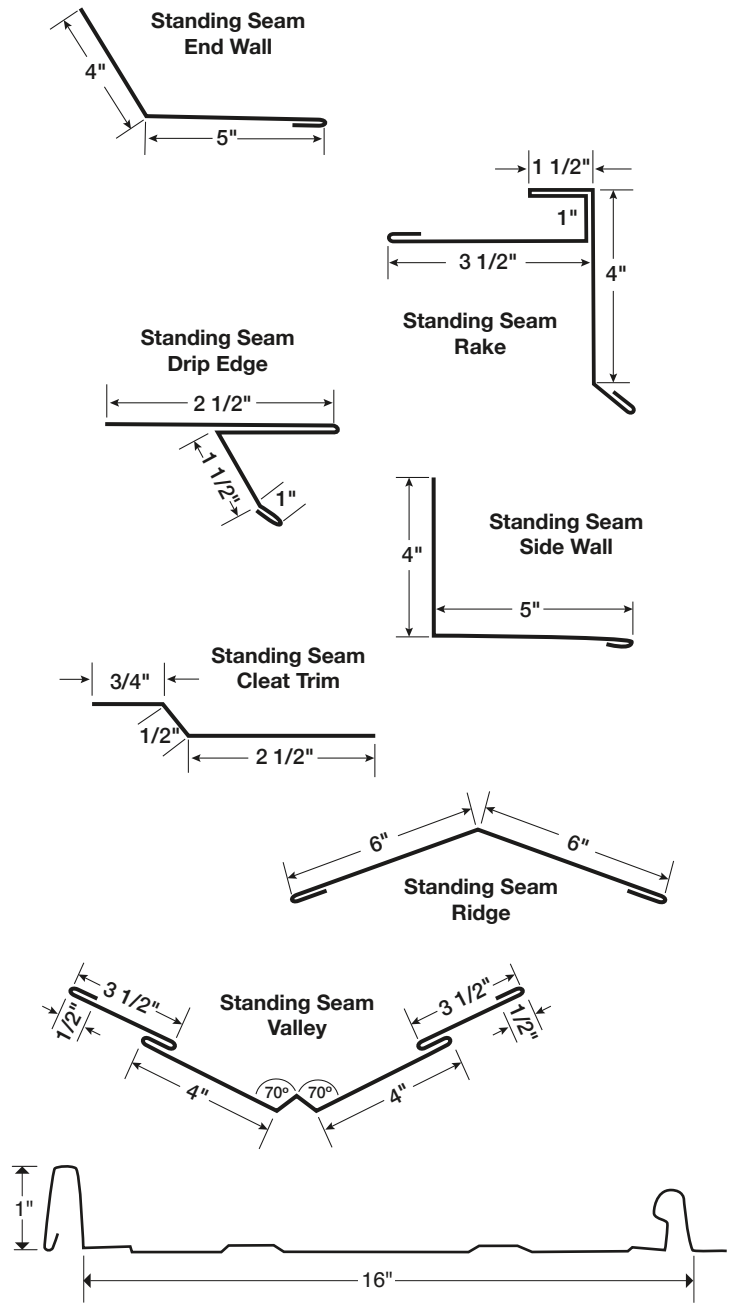

Premium 29 gauge galvalume metal

26 gauge standing seam metal